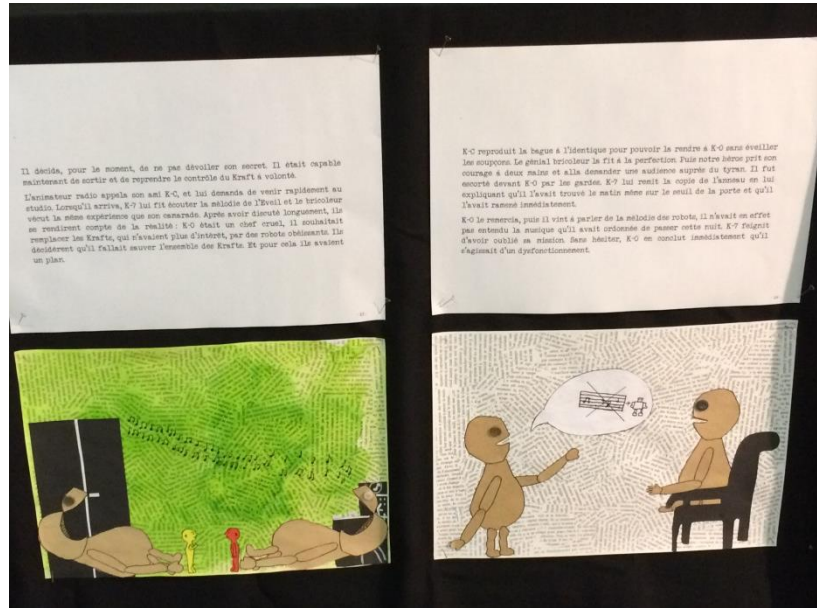

Elémentaire CONDORCET (CM2)

François DACOSSE

Sans intervenant