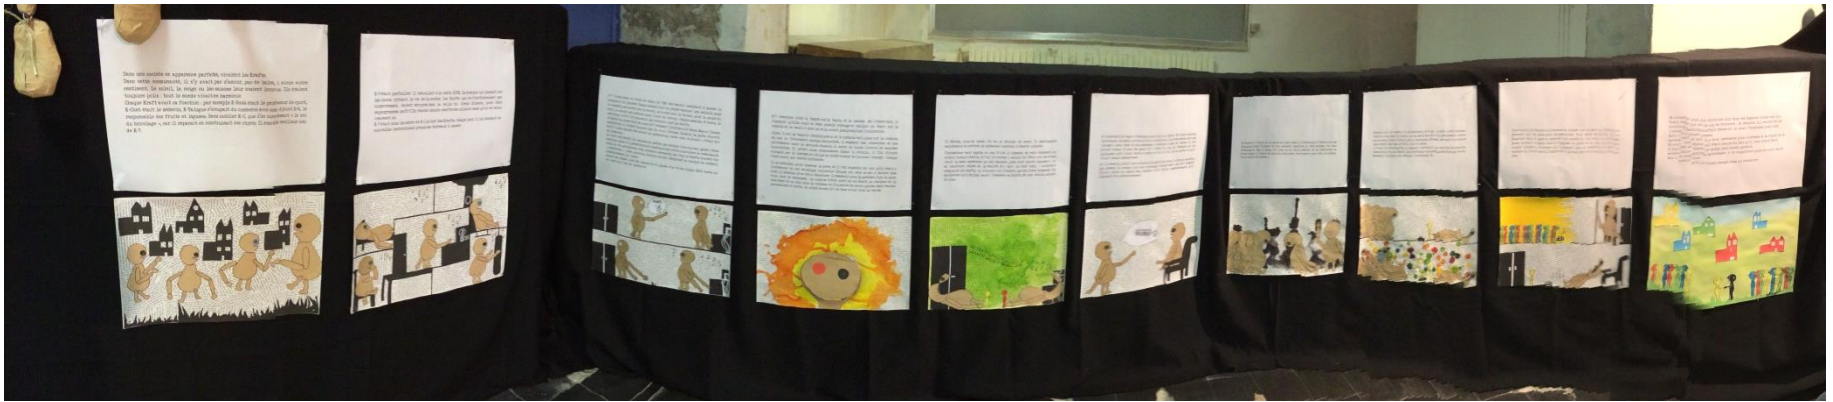

Elémentaire CONDORCET (CM2)

François DACOSSE

Sans intervenant